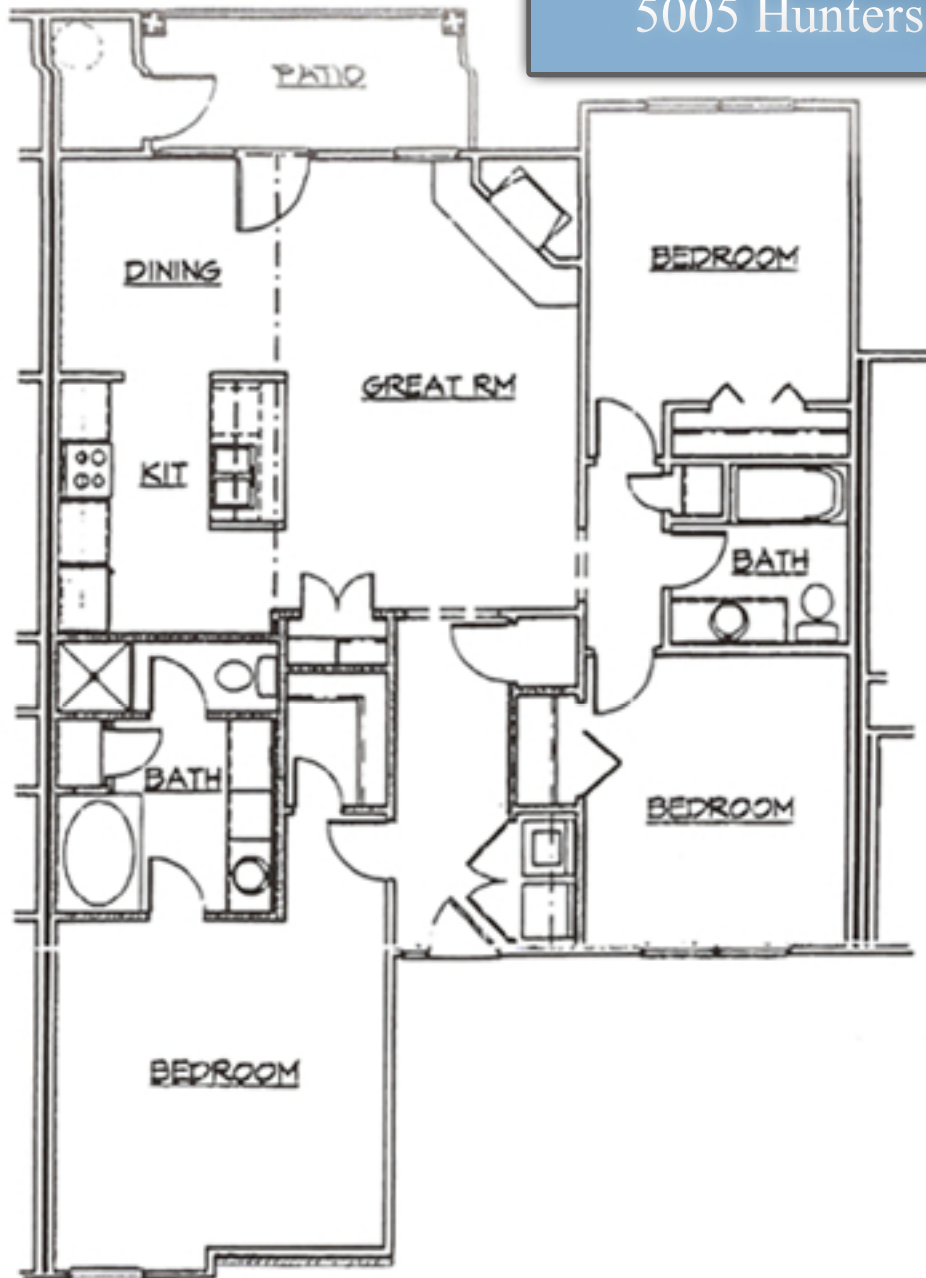

# AMW

Association Management of Wilmington

5005 Hunters Trail

Corner Three Bedroom Home  
1380 Heated Square Feet

Floor plans and illustrations depicting colors, sizes, dimensions, etc. are artist's interpretations and may vary in actual construction.