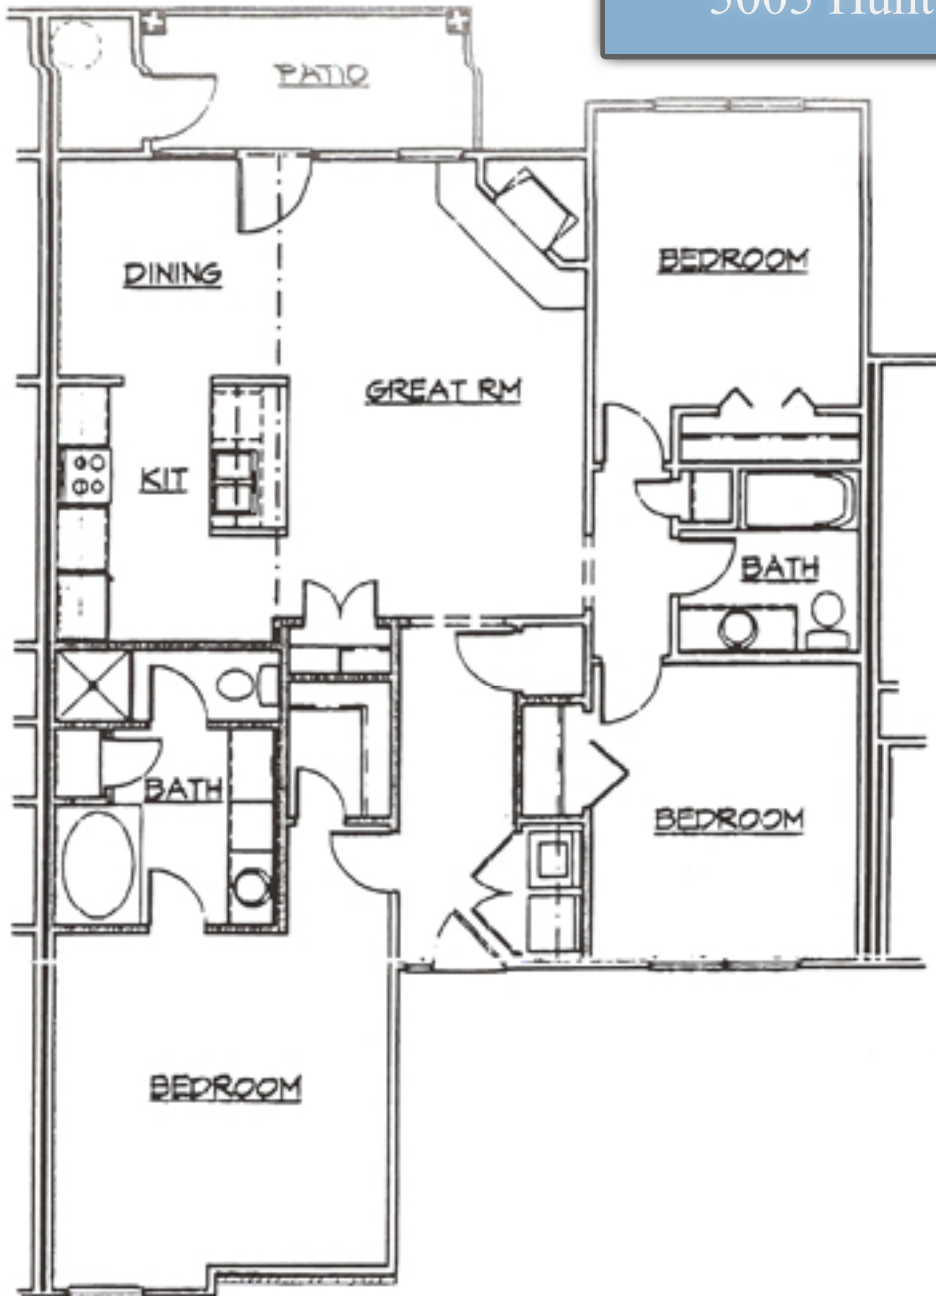

# AMW

Association Management of Wilmington

5005 Hunters Trail

Interior Three Bedroom Home  
1374 Heated Square Feet