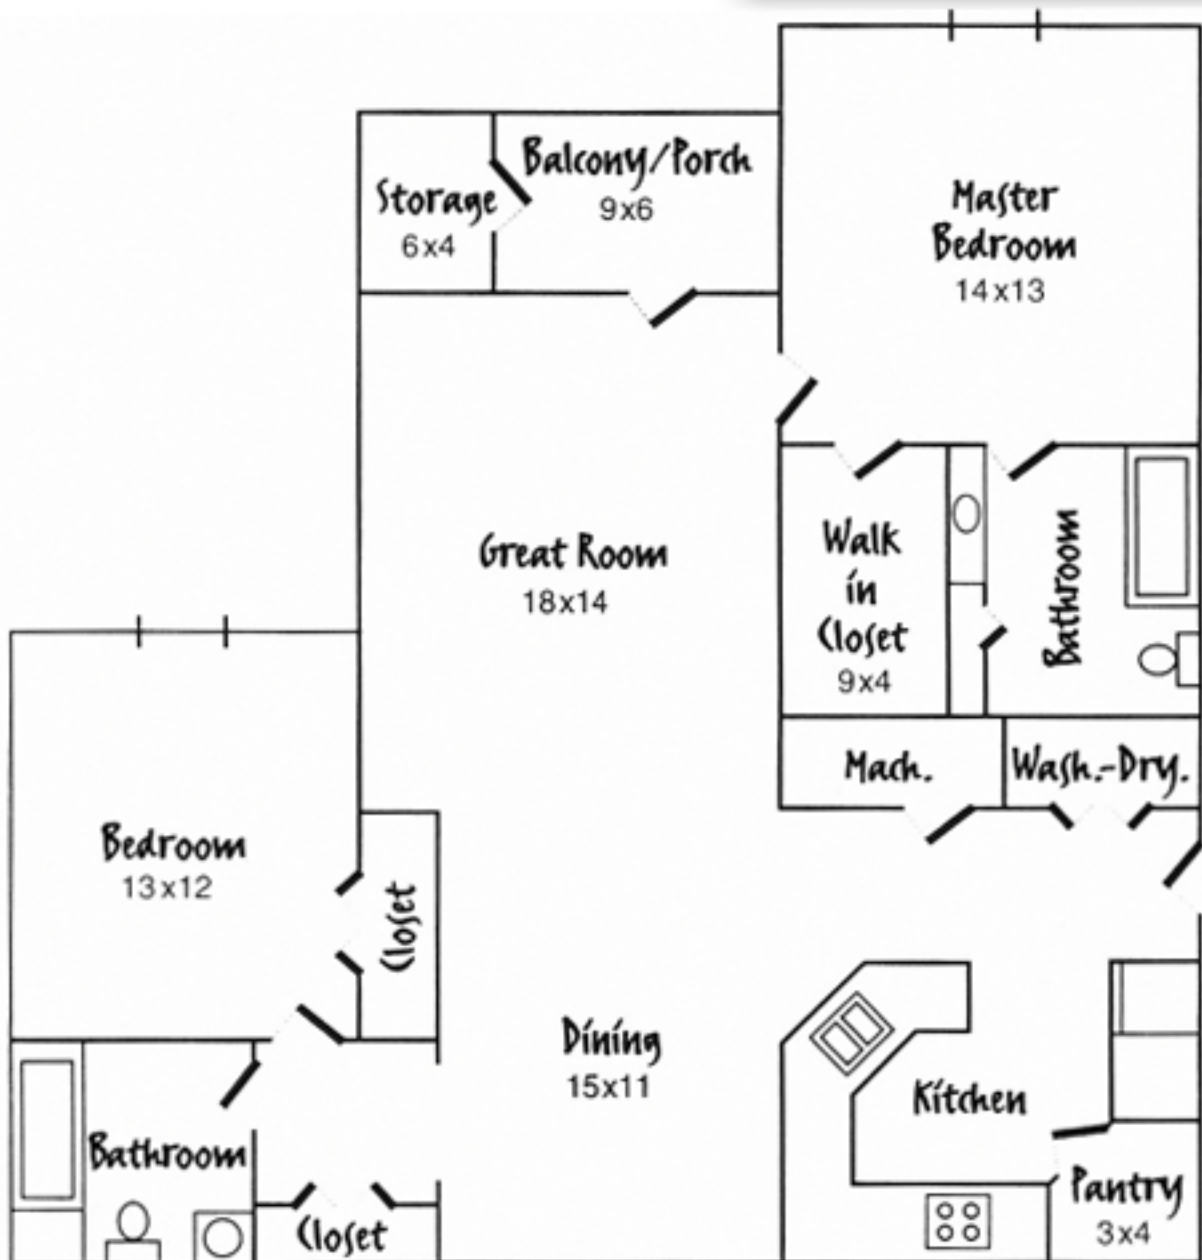

AMW

Association Management of Wilmington

Hunters Crossing Condos

Floor Plan B